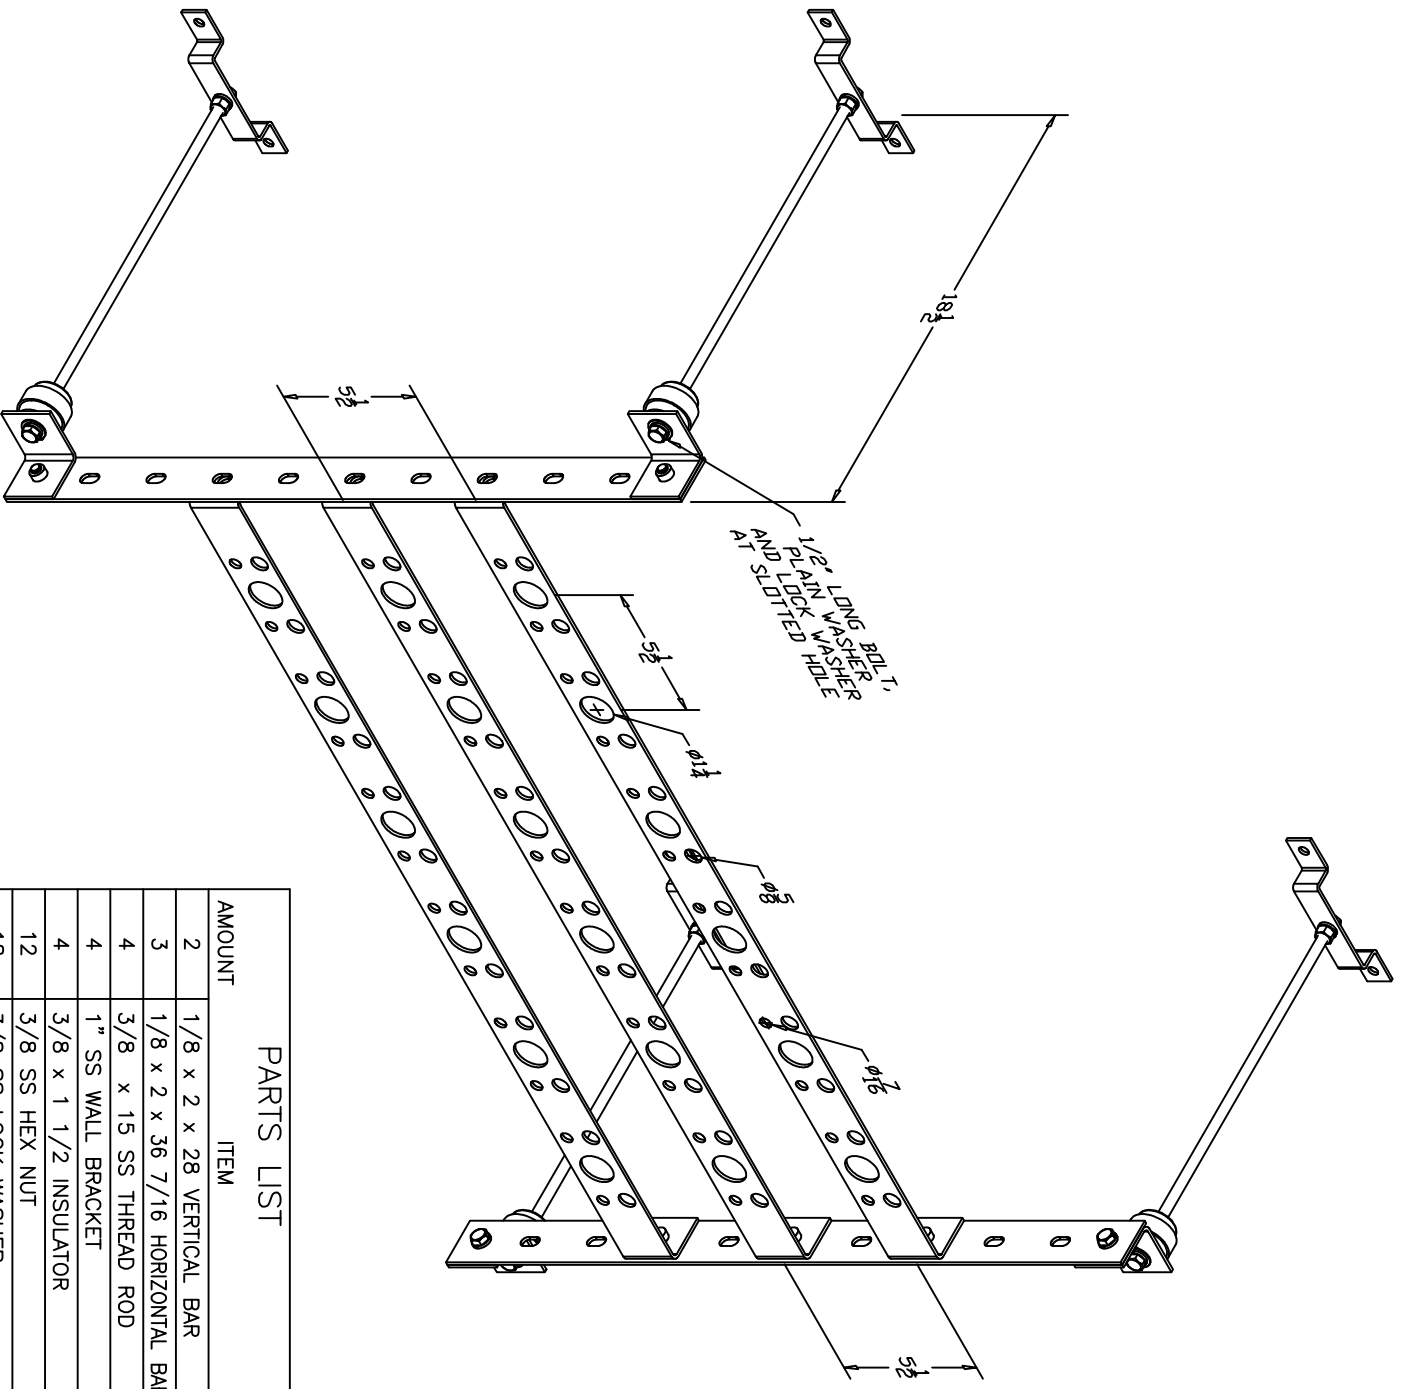

PART NO. LABKT18UGBAS

PARTS LIST

AMOUNT	ITEM
2	1/8 x 2 x 28 VERTICAL BAR
3	1/8 x 2 x 36 7/16 HORIZONTAL BAR
4	3/8 x 15 SS THREAD ROD
4	1" SS WALL BRACKET
4	3/8 x 1 1/2 INSULATOR
12	3/8 SS HEX NUT
18	3/8 SS LOCK WASHER
4	3/8 SS FLAT WASHER
10	3/8 x 3/4 SS HEX CAP SCREW
4	3/8 x 1/2 SS HEX CAP SCREW
4	2 x 2 "L" BRACKET
1	INSTRUCTION SHEET

PART NO. LABKT18UGBAS

DRAWN BY: LAL		REVISION:	
CHECKED BY:		SCALE: 1/8	
DATE: 090205	DATE: 1/64	SHEET: 1 OF 1	
TOLERANCES UNLESS NOTED: FRACTIONAL +/-.010 .00 +/-.005		REVISION	
LET	BY	DATE	

301 ZIEGLER DRIVE
GRAYS LAKE, IL 60030
(847) 548-8700